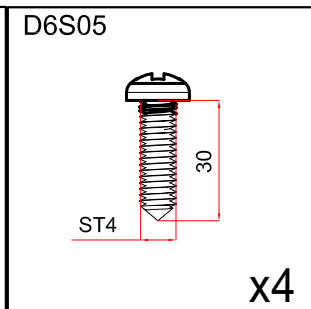

SP Series Side Panel

Edit:16.01

R

L

1

2