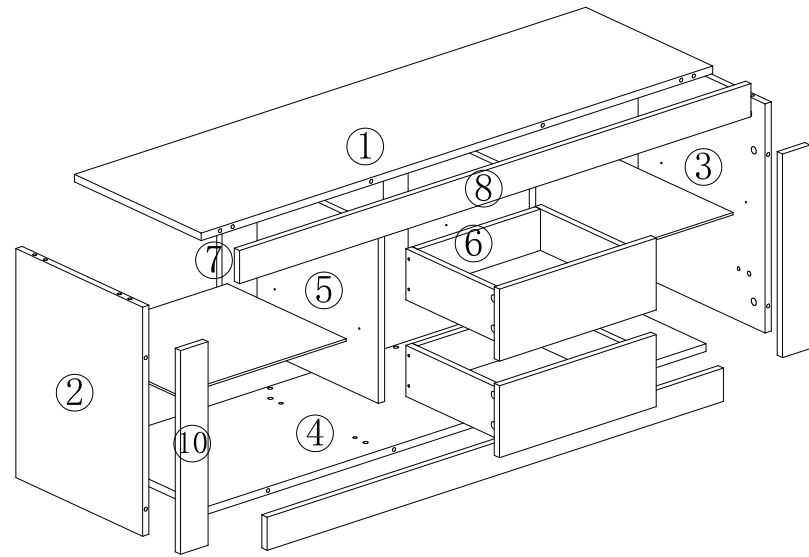

TVS002W

A		43
B		20
C		48
D		8
E		4
F		8
K		1
G		10
H		2
I		2
J		1

NO.	SIZE	QTY	CTN	NO.	SIZE	QTY	CTN	NO.	SIZE	QTY	CTN
①	1600x385x15	1	1/2	⑦	510x366x15	1	2/2	⑬	300x107x15	2	1/2
②	485x385x15	1	1/2	⑧	1600x70x15	1	1/2	⑭	300x107x15	2	1/2
③	485x385x15	1	1/2	⑨	1460x70x15	1	1/2	⑮	415x107x15	2	2/2
④	1568x385x15	1	1/2	⑩	430x70x15	1	2/2	⑯	425x295x3	2	2/2
⑤	366x366x15	1	1/2	⑪	430x70x15	1	2/2		GLASS	2	1/2
⑥	366x366x15	1	1/2	⑫	498x152x15	2	2/2				

C		20	G		10	K		1
---	--	----	---	--	----	---	--	---

A		8	C		8
D		8	H		2
I		2	J		1

7

GLASS

8

LED light

If you can't let the lights work successfully, please check the following:

1. Please check the direction of the connect, try it in the opposite direction, according to the following picture.
2. Please check the remote control, it need you to tear down the plastic septum before use it.
3. Don't let the remote control too far from the receiver, make sure there is no obstruction between them.