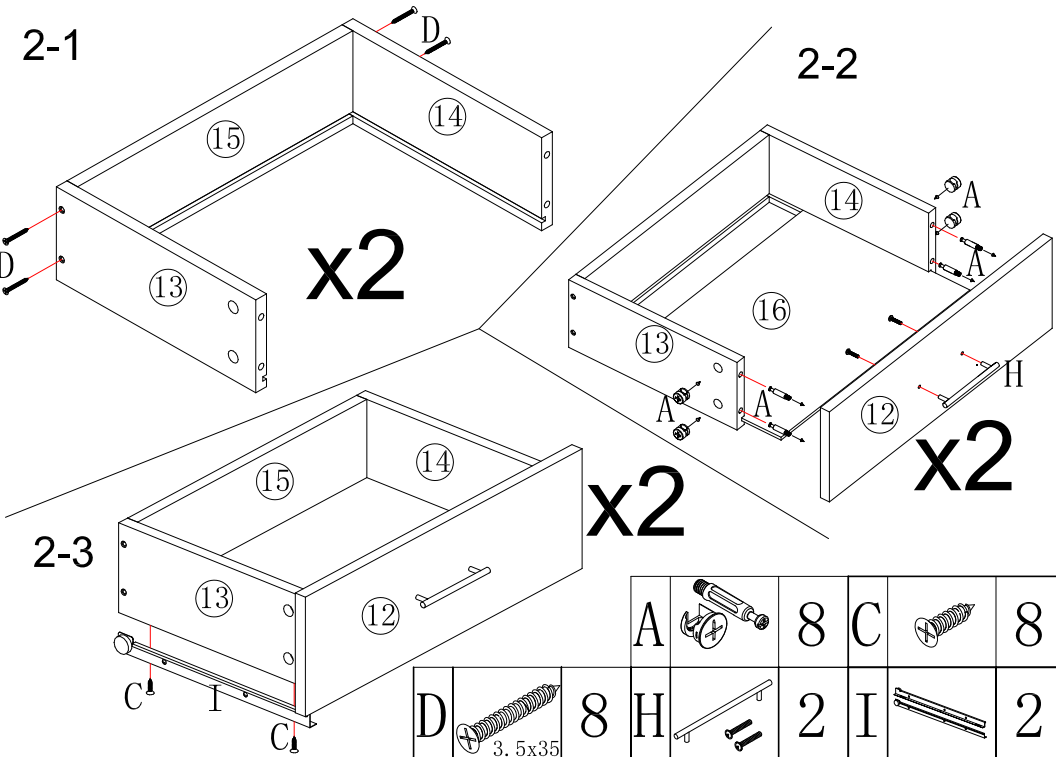

TVS002W

A		43
B		20
C		48
D		8
E		4
F		8
K		1
G		10
H		2
I		2
J		1

NO.	SIZE	QTY	CTN	NO.	SIZE	QTY	CTN	NO.	SIZE	QTY	CTN
①	1600x385x15	1	1/2	⑦	510x366x15	1	2/2	⑬	300x107x15	2	1/2
②	485x385x15	1	1/2	⑧	1600x70x15	1	1/2	⑭	300x107x15	2	1/2
③	485x385x15	1	1/2	⑨	1460x70x15	1	1/2	⑮	415x107x15	2	2/2
④	1568x385x15	1	1/2	⑩	430x70x15	1	2/2	⑯	425x295x3	2	2/2
⑤	366x366x15	1	1/2	⑪	430x70x15	1	2/2		GLASS	2	1/2
⑥	366x366x15	1	1/2	⑫	498x152x15	2	2/2				

C		20	G		10	K		1
---	--	----	---	--	----	---	--	---

A		8	C		8
D		8	H		2
I		2	J		1

7

GLASS

8

LED light

If you can't let the lights work successfully, please check the following:

1. Please check the direction of the connect, try it in the opposite direction, according to the following picture.
2. Please check the remote control, it need you to tear down the plastic septum before use it.
3. Don't let the remote control too far from the receiver, make sure there is no obstruction between them.