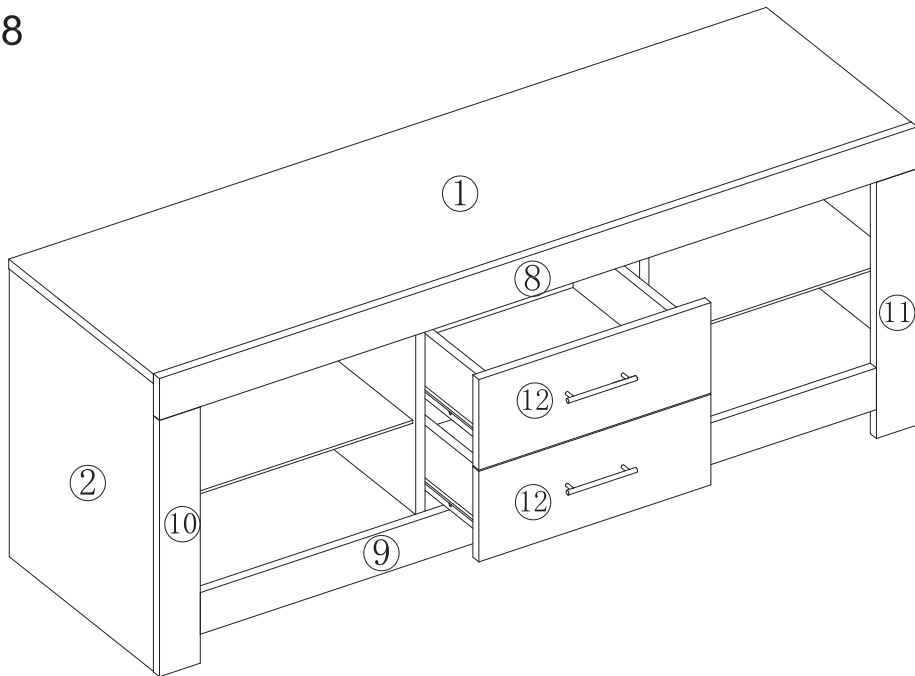

TVS002W

A		43
B		20
C		48
D		8
E		4
F		8
K		1
G		10
H		2
I		2
J		1

NO.	SIZE	QTY	CTN	NO.	SIZE	QTY	CTN	NO.	SIZE	QTY	CTN
①	1600x385x15	1	1/2	⑦	510x366x15	1	2/2	⑬	300x107x15	2	1/2
②	485x385x15	1	1/2	⑧	1600x70x15	1	1/2	⑭	300x107x15	2	1/2
③	485x385x15	1	1/2	⑨	1460x70x15	1	1/2	⑮	415x107x15	2	2/2
④	1568x385x15	1	1/2	⑩	430x70x15	1	2/2	⑯	425x295x3	2	2/2
⑤	366x366x15	1	1/2	⑪	430x70x15	1	2/2		GLASS	2	1/2
⑥	366x366x15	1	1/2	⑫	498x152x15	2	2/2				

C		20	G		10	K		1
---	--	----	---	--	----	---	--	---

A		8	C		8
D		8	H		2
I		2	J		1

7

GLASS

8

LED light

If you can't let the lights work successfully, please check the following:

1. Please check the direction of the connect, try it in the opposite direction, according to the following picture.
2. Please check the remote control, it need you to tear down the plastic septum before use it.
3. Don't let the remote control too far from the receiver, make sure there is no obstruction between them.