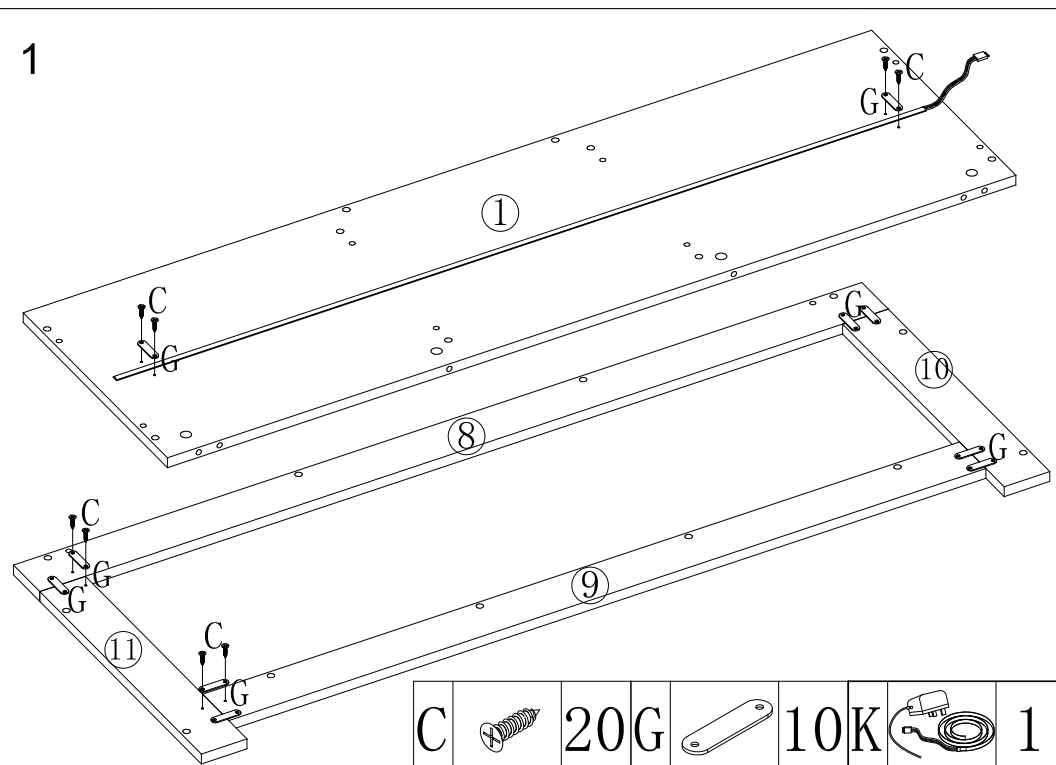

TVS002W

A		43
B		20
C		48
D		8
E		4
F		8
K		1
G		10
H		2
I		2
J		1

NO.	SIZE	QTY	CTN	NO.	SIZE	QTY	CTN	NO.	SIZE	QTY	CTN
①	1600x385x15	1	1/2	⑦	510x366x15	1	2/2	⑬	300x107x15	2	1/2
②	485x385x15	1	1/2	⑧	1600x70x15	1	1/2	⑭	300x107x15	2	1/2
③	485x385x15	1	1/2	⑨	1460x70x15	1	1/2	⑮	415x107x15	2	2/2
④	1568x385x15	1	1/2	⑩	430x70x15	1	2/2	⑯	425x295x3	2	2/2
⑤	366x366x15	1	1/2	⑪	430x70x15	1	2/2		GLASS	2	1/2
⑥	366x366x15	1	1/2	⑫	498x152x15	2	2/2				

C		20	G		10	K		1
---	--	----	---	--	----	---	--	---

A		8	C		8
D		8	H		2
I		2	J		1

7

GLASS

8

LED light

If you can't let the lights work successfully, please check the following:

1. Please check the direction of the connect, try it in the opposite direction, according to the following picture.
2. Please check the remote control, it need you to tear down the plastic septum before use it.
3. Don't let the remote control too far from the receiver, make sure there is no obstruction between them.