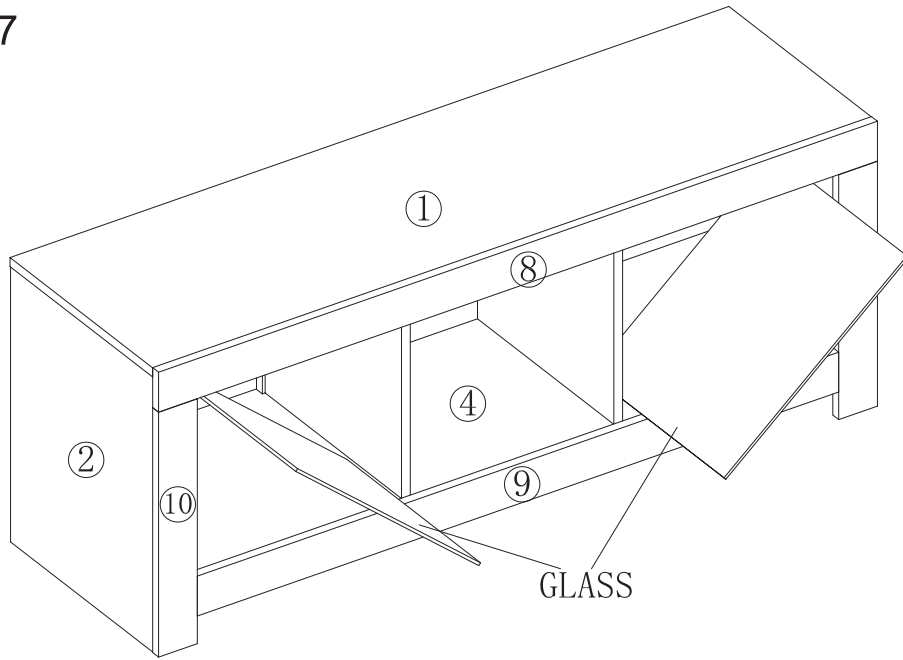

TVS002W

A		43
B		20
C		48
D		8
E		4
F		8
K		1
G		10
H		2
I		2
J		1

NO.	SIZE	QTY	CTN	NO.	SIZE	QTY	CTN	NO.	SIZE	QTY	CTN
①	1600x385x15	1	1/2	⑦	510x366x15	1	2/2	⑬	300x107x15	2	1/2
②	485x385x15	1	1/2	⑧	1600x70x15	1	1/2	⑭	300x107x15	2	1/2
③	485x385x15	1	1/2	⑨	1460x70x15	1	1/2	⑮	415x107x15	2	2/2
④	1568x385x15	1	1/2	⑩	430x70x15	1	2/2	⑯	425x295x3	2	2/2
⑤	366x366x15	1	1/2	⑪	430x70x15	1	2/2		GLASS	2	1/2
⑥	366x366x15	1	1/2	⑫	498x152x15	2	2/2				

C		20	G		10	K		1
---	--	----	---	--	----	---	--	---

A		8	C		8
D		8	H		2
I		2	J		1

7

GLASS

8

LED light

If you can't let the lights work successfully, please check the following:

1. Please check the direction of the connect, try it in the opposite direction, according to the following picture.
2. Please check the remote control, it need you to tear down the plastic septum before use it.
3. Don't let the remote control too far from the receiver, make sure there is no obstruction between them.